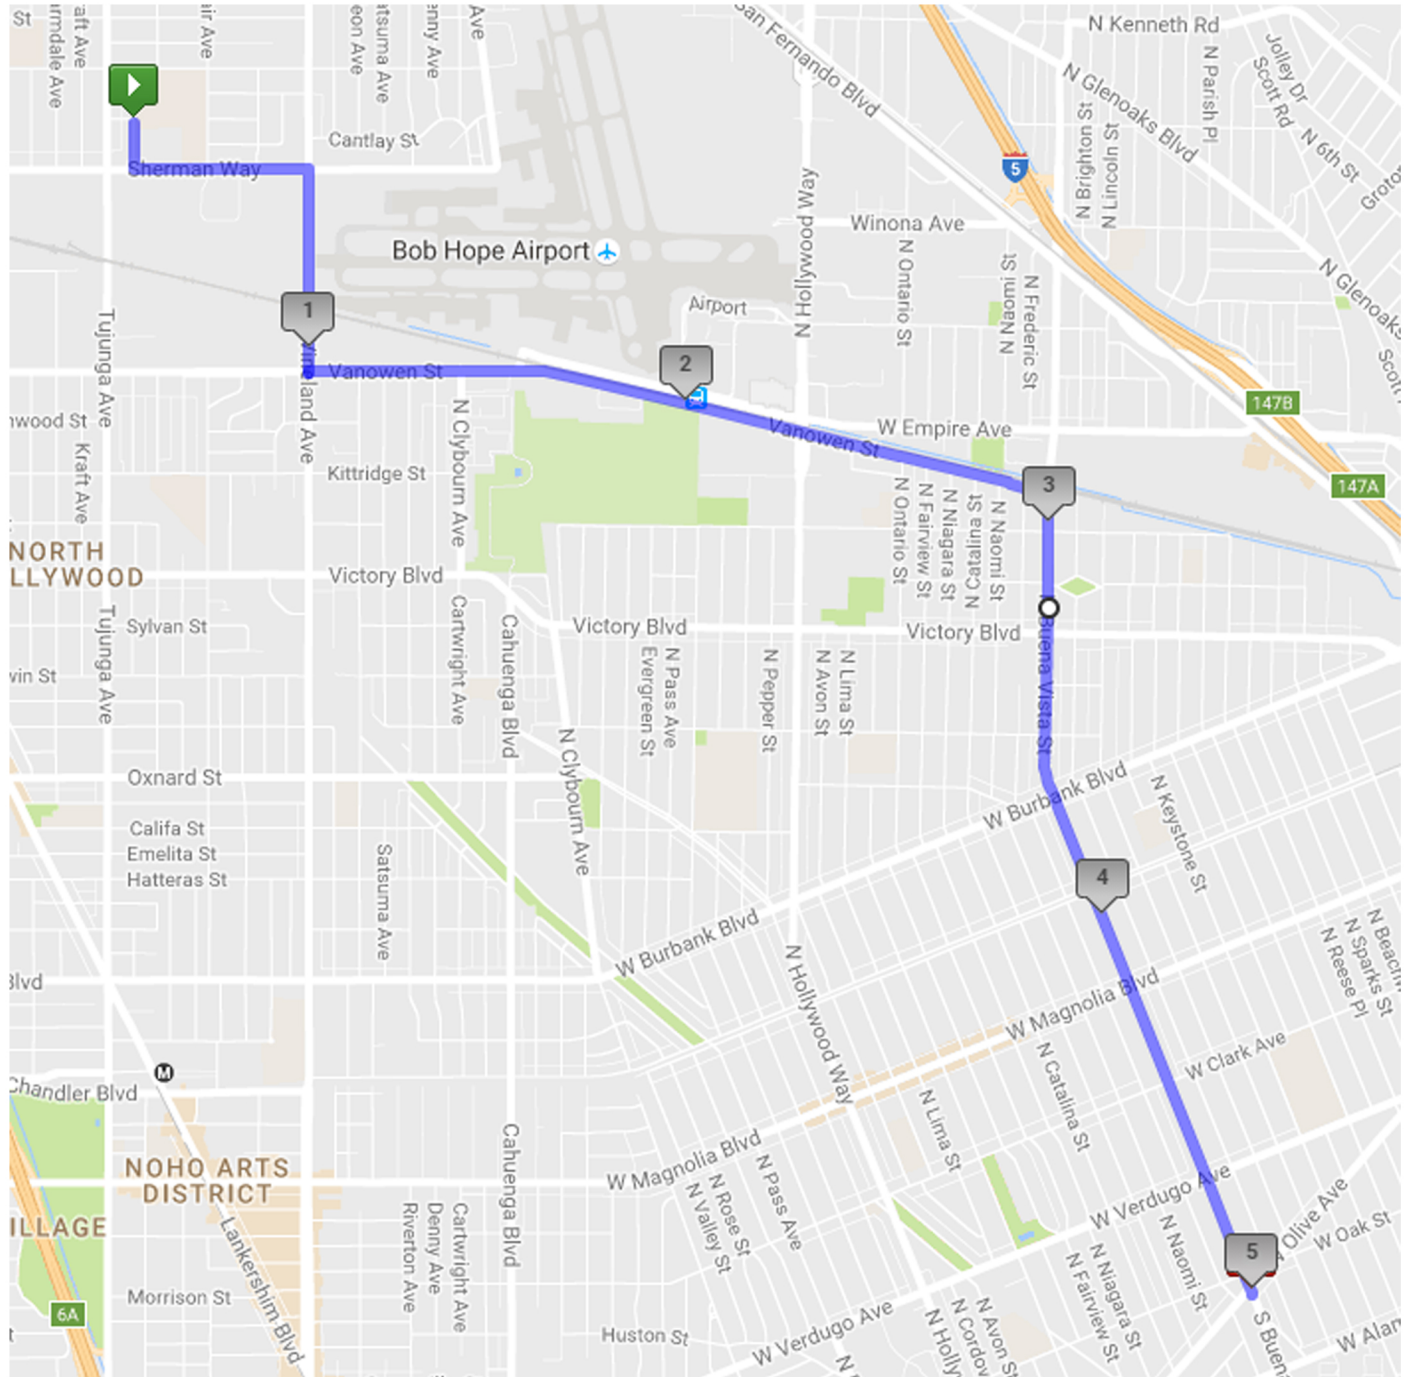

Route towards Fry's Electronics

- | | | | |
|----------|------------------|-----------|---------------|
| Mile 1 | United Avg, Inc. | Mile 3.25 | Vickroy Park |
| Mile 1.5 | N Clybourn Ave. | Mile 3.5 | Kittridge St. |
| Mile 2 | Vanowen Pl. | Mile 4 | Chandler Bkwy |
| Mile 2.5 | N Lima St. | Mile 4.5 | W Clark Ave. |
| Mile 3 | N Buena Vista | Mile 5 | W Olive Ave. |