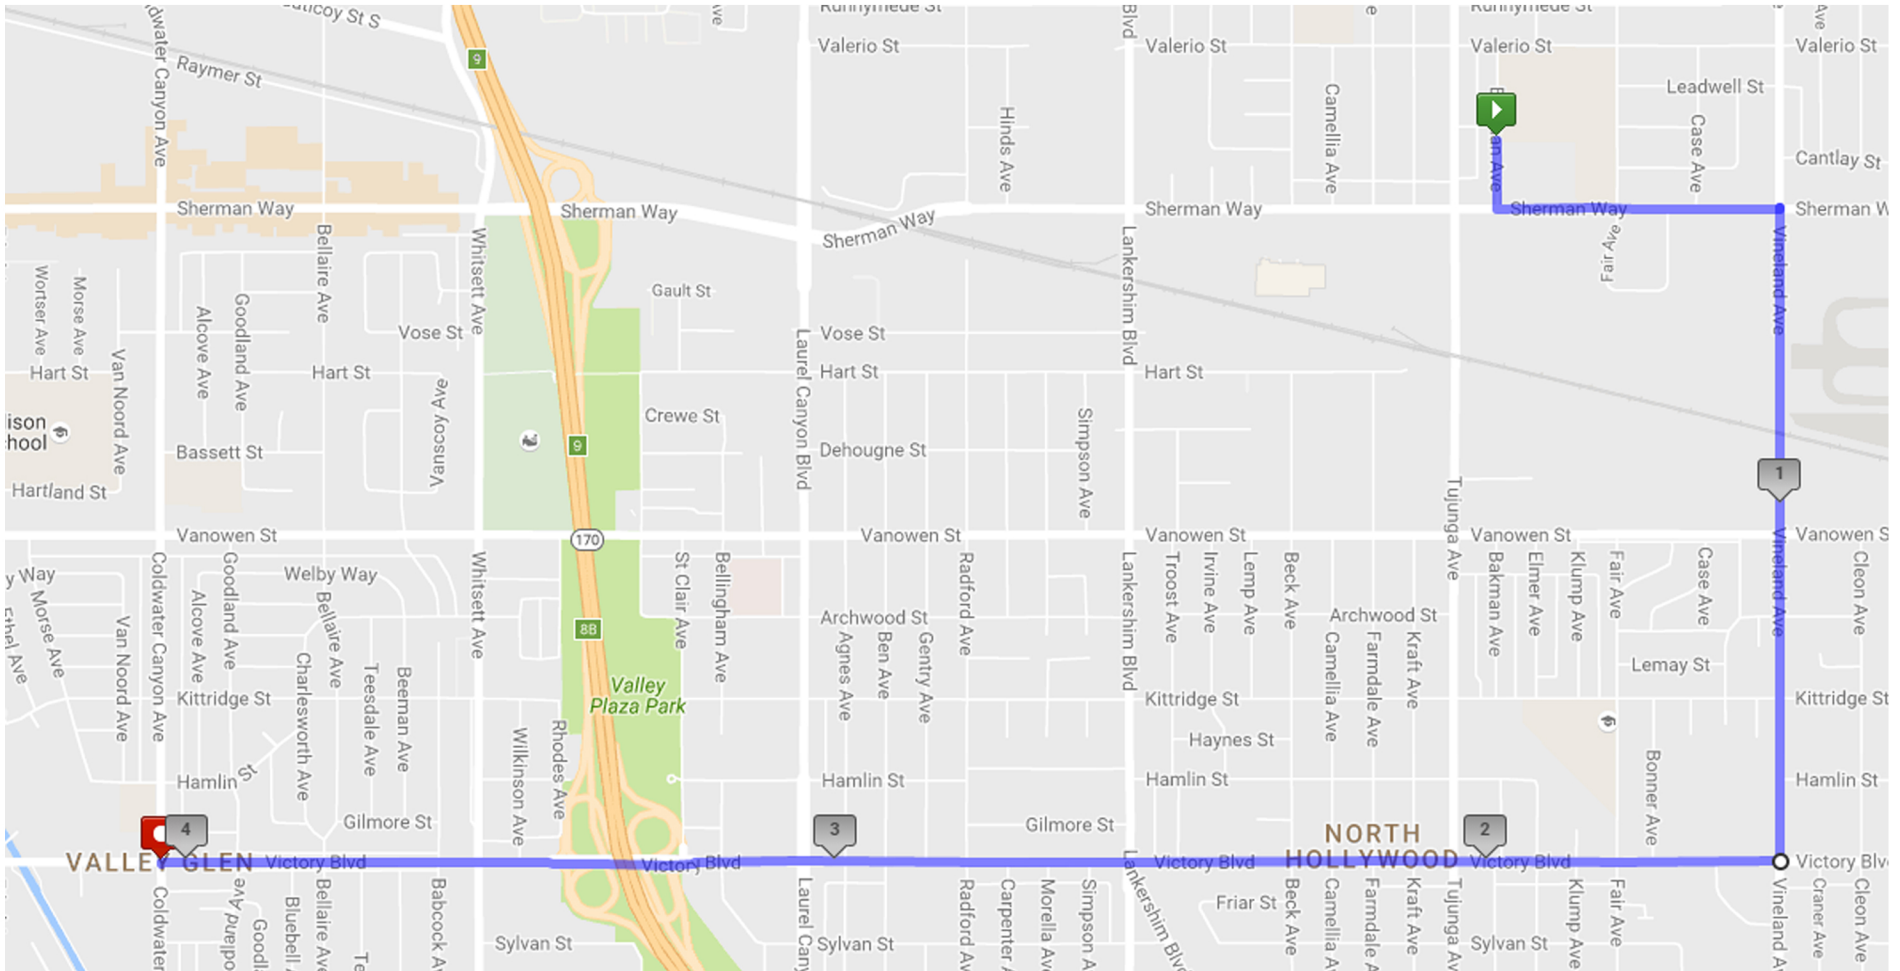

Route towards Target

- | | | | |
|-----------|---------------------------------------|----------|--------------------------|
| Mile 1 | United Avg, Inc. | Mile 3 | Agnes Ave. |
| Mile 1.5 | Target | Mile 3.5 | Wilkinson Ave. |
| Mile 1.75 | Victory Vineland
Recreation Center | Mile 4 | Cinemark (Coldwater Cyn) |
| Mile 2 | Bakman Ave. | | |
| Mile 2.5 | Troost Ave. | | |